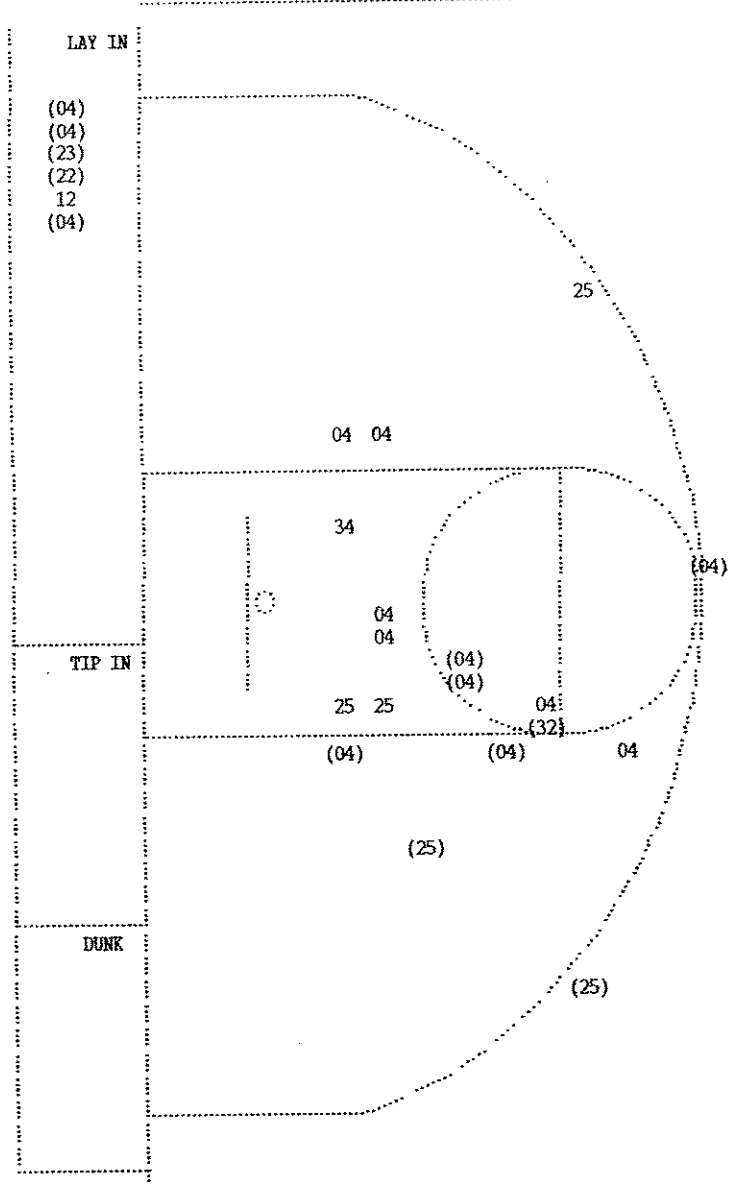

LAUREL COUNTY					
Player			Player		
25 - Minor, Dee	2/5	40.0%	12 - Collett, S	0/1	0.0%
32 - Isaacs, Ju	1/1	100.0%	23 - Walker, Ti	1/1	100.0%
34 - Steele, Jo	0/1	0.0%			
04 - Reed, Stac	8/14	57.1%			
22 - Goforth, S	1/1	100.0%			
Layups	1-9 Ft	10-15 Ft	Over 15 Ft	3 Pointers	Total
5/6	3/10	3/4	0/1	2/3	13/24
83.3%	30.0%	75.0%	0.0%	66.7%	54.2%