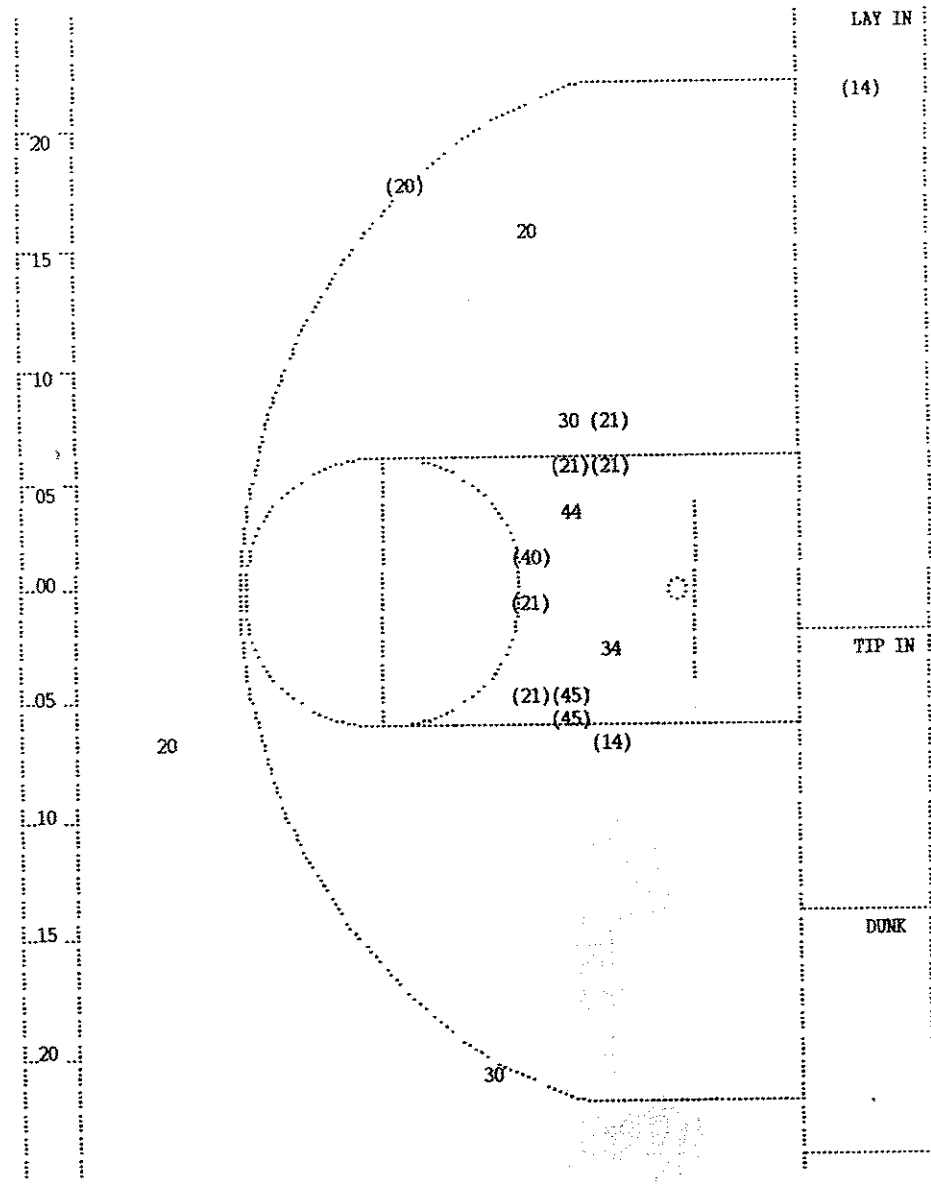

WHITESBURG					
Player			Player		
21 - Ison, Trac	5/5	100.0%	14 - Baker, Ama	2/2	100.0%
30 - Combs, Ali	0/2	0.0%	34 - Yonts, Jes	0/1	0.0%
44 - Collins, J	0/1	0.0%	45 - Breeding, B	2/2	100.0%
20 - Potter, Ca	1/3	33.3%			
40 - Swisher, H	1/1	100.0%			
Layups	1-9 Ft	10-15 Ft	Over 15 Ft	3 Pointers	Total
1/1	9/12	0/1	1/3	11/17	
100.0%	75.0%	0.0%	33.3%	64.7%