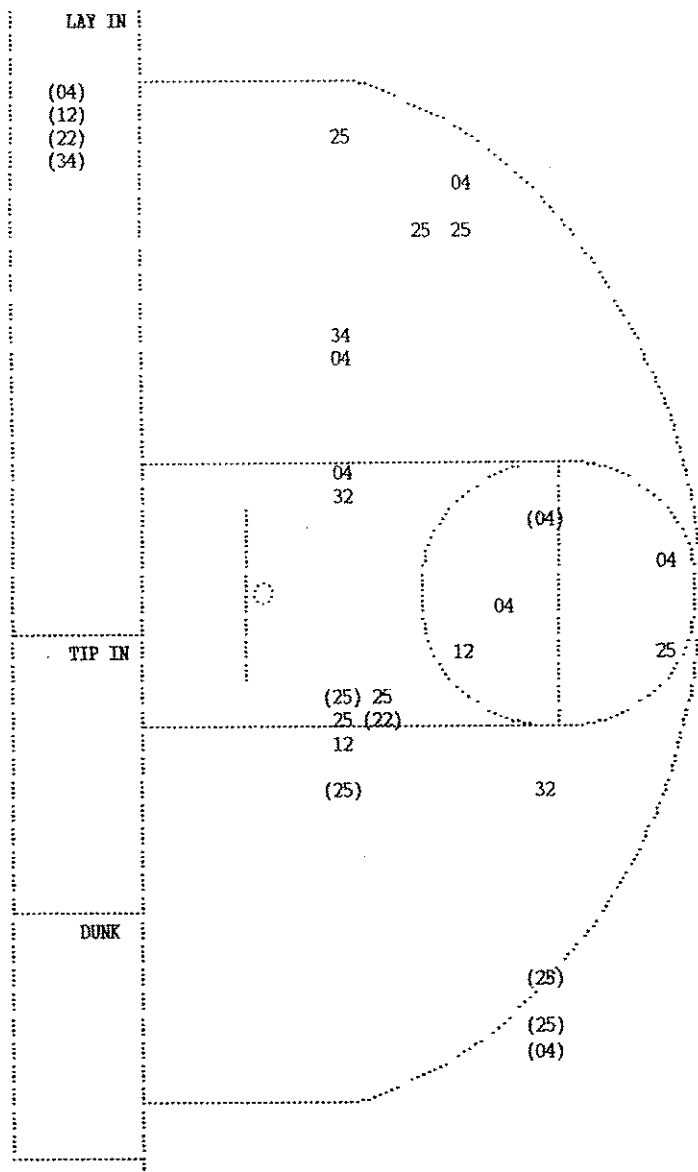

LAUREL COUNTY					
Player			Player		Player
25 - Minor, Dee	4/10	40.0%	12 - Collett, S	1/3	33.3%
32 - Isaacs, Ju	0/2	0.0%			
34 - Steele, Jo	1/2	50.0%			
04 - Reed, Stac	3/8	37.5%			
22 - Goforth, S	2/2	100.0%			
Layups	1-9 Ft	10-15 Ft	Over 15 Ft	3 Pointers	Total
4/4	3/9	1/5	0/4	3/5	11/27
100.0%	33.3%	20.0%	0.0%	60.0%	40.7%