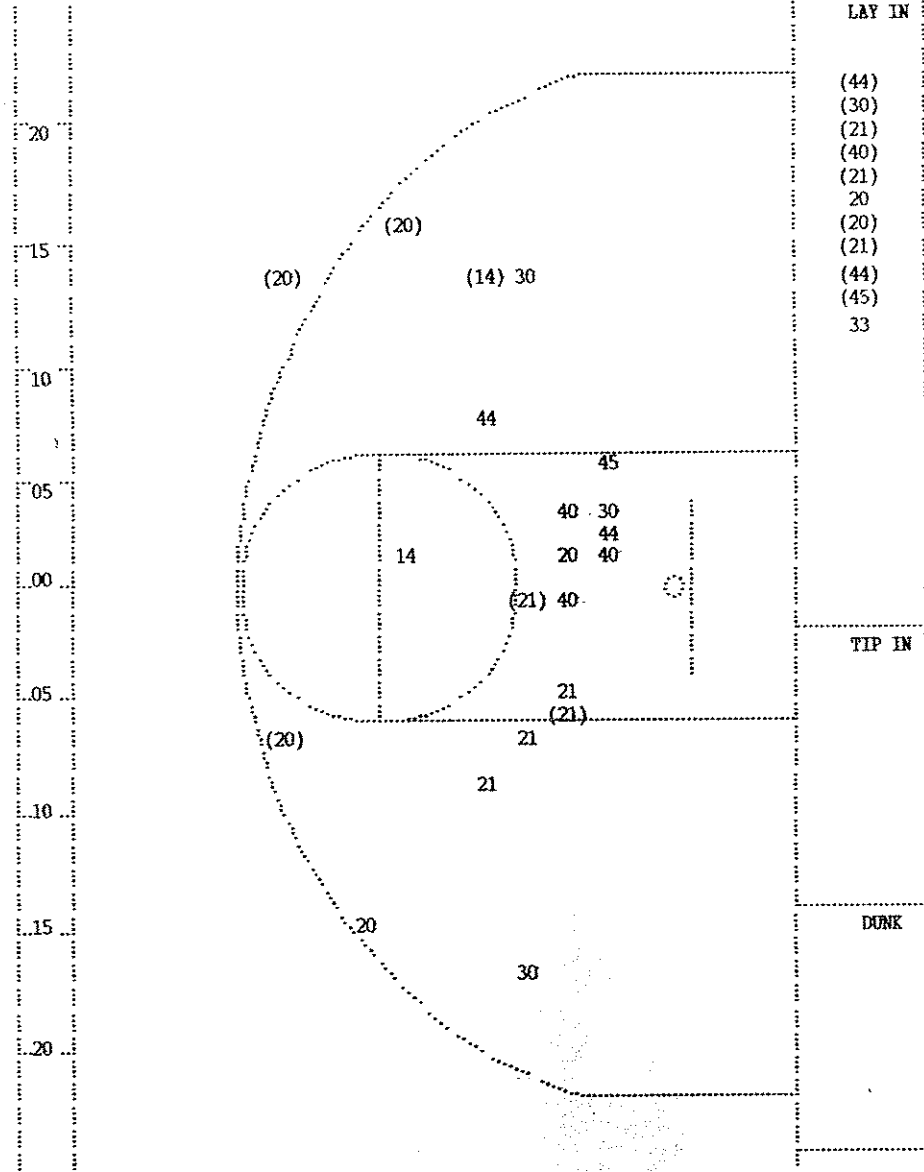

WHITESBURG					
Player			Player		Player
21 - Ison, Trac	5/8	62.5%	14 - Baker, Ama	1/2	50.0%
30 - Combs, Ali	1/4	25.0%	33 - Holland, Ba	0/1	0.0%
44 - Collins, J	2/4	50.0%	45 - Breeding,	1/2	50.0%
20 - Potter, Ca	4/7	57.1%			
40 - Swisher, H	1/4	25.0%			
Layups	1-9 Ft	10-15 Ft	Over 15 Ft	3 Pointers	Total
9/11	2/11	0/4	2/3	2/3	15/32
81.8%	18.2%	0.0%	66.7%	66.7%	46.9%